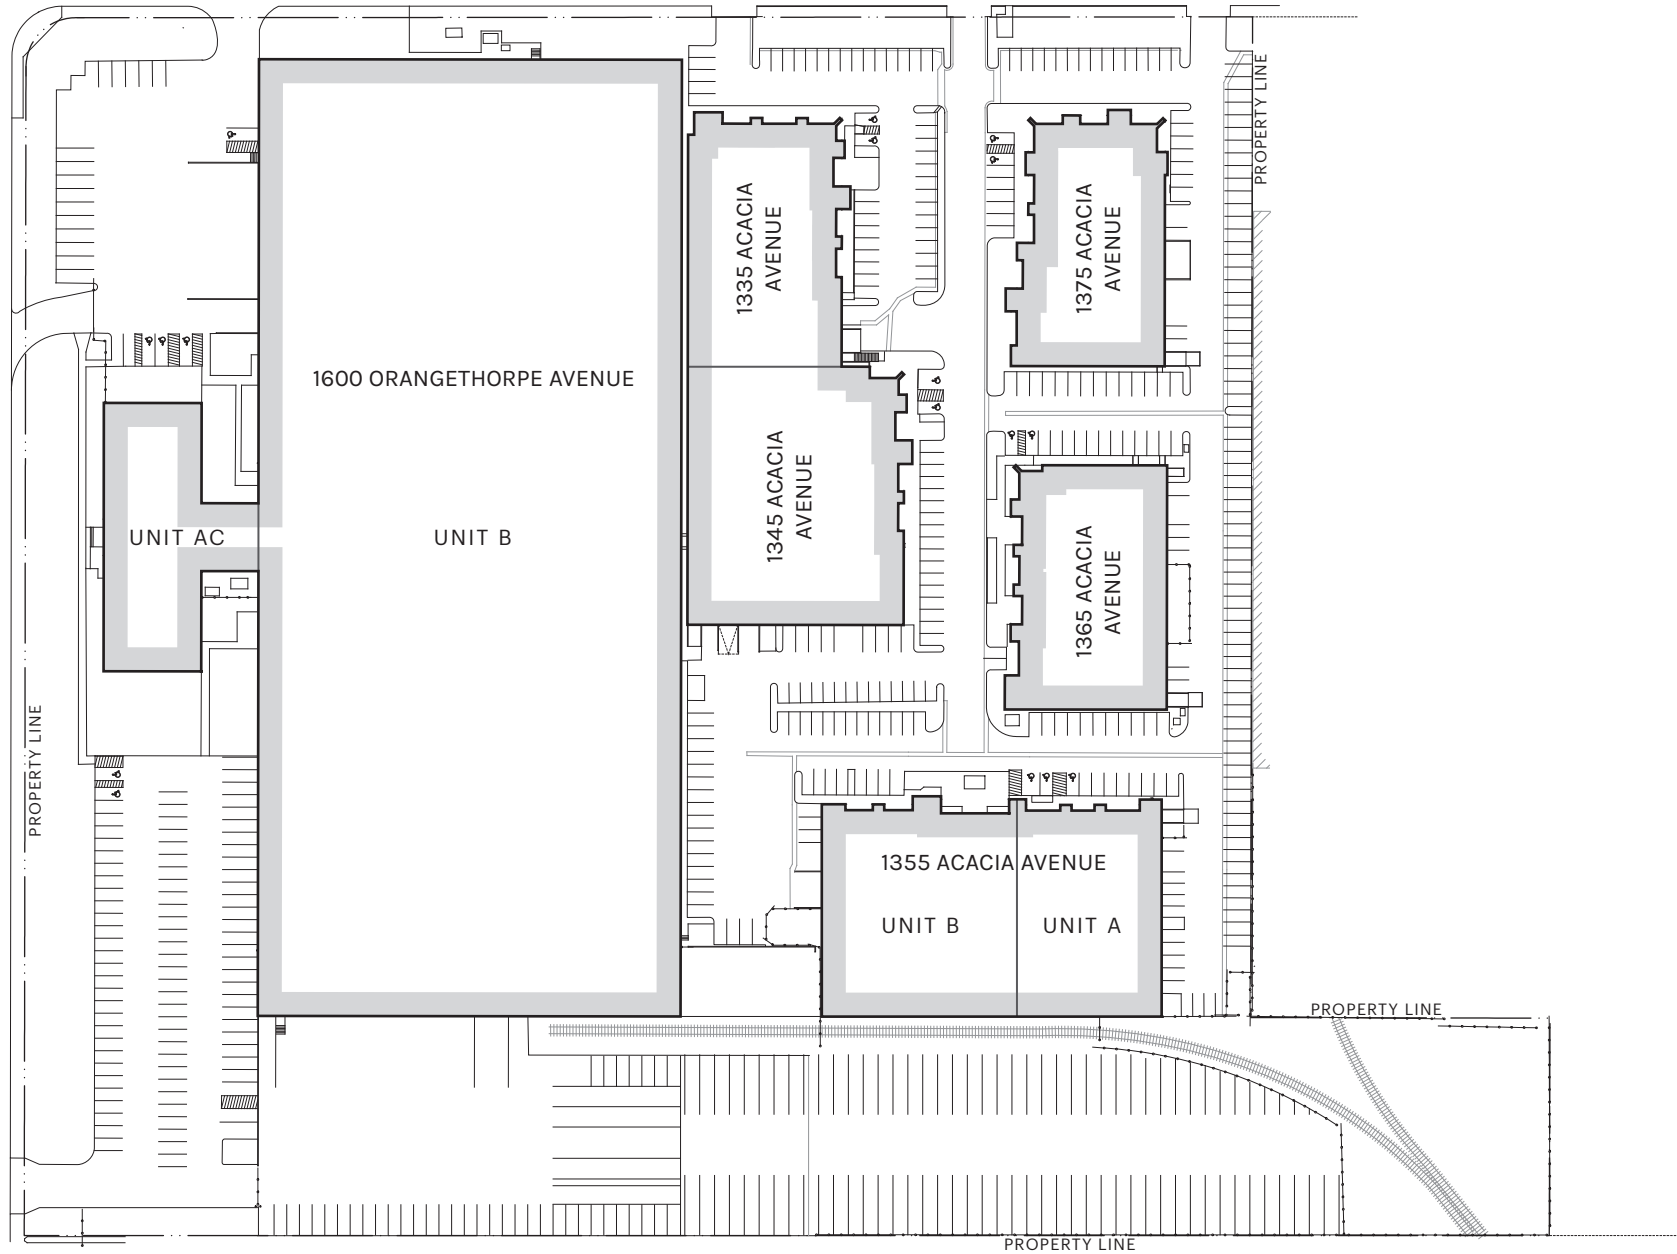

ORANGETHORPE AVENUE

ACACIA AVENUE

**Rexford
Industrial**

NOT TO SCALE
DATE: 09.27.17

1600 ORANGETHORPE AVENUE • 1335-1375 PLACENTIA AVENUE | FULLERTON

PLAN LAYOUT SUBJECT TO FIELD CONDITIONS & MAY DIFFER FROM PLAN AS SHOWN. ALL INFORMATION PRESENTED ON THIS DRAWING IS PRESUMED TO BE ACCURATE, HOWEVER TENANT SHOULD VERIFY PERTINENT INFORMATION PRIOR TO COMMITTING TO A LEASE.

SITE PLAN